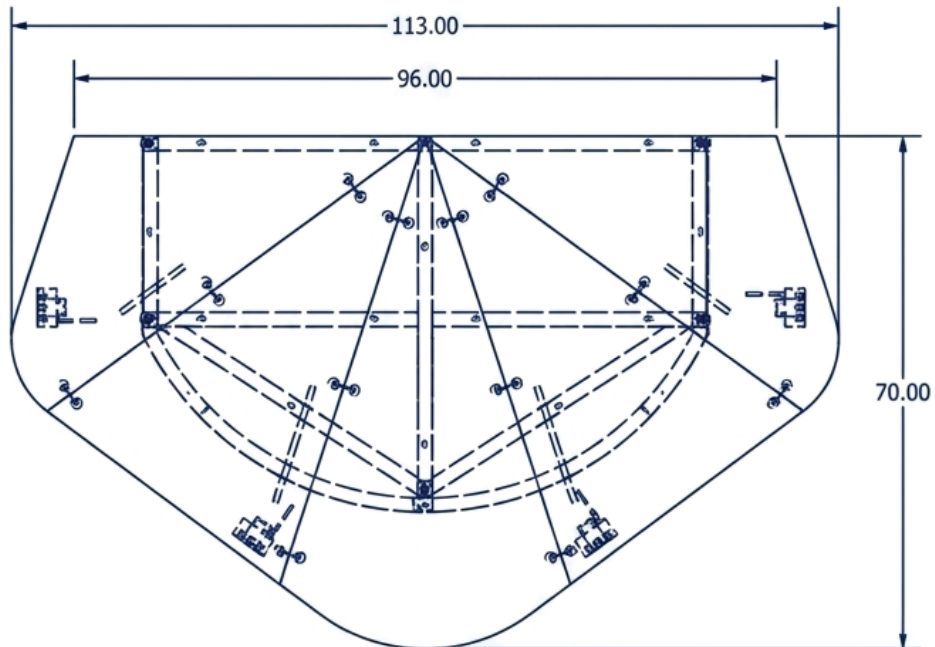

Power and data can be incorporated at the center or along the perimeter, supporting a range of meeting styles without cluttering the surface. Base options including V, A, Eiffel, and enclosed center bases maximize seating flexibility while maintaining a clean footprint.

Specifications (as shown)

- Laminate on Plywood Core, Norwegian Ash 8241 (Worksurface)
- Black Texture Steel, BK59 (Frame)
- Black M10 Levelers
- LED Logo Cut into Base
- Black Power & USB outlets

List Price: \$23,600

Drawings

TOP VIEW

SIDE ELEVATION

COMBINED VIEW

Every project is different.

That's why we deliver at three levels — each with the same American-made quality, sourced and built in Austin, Texas.

STANDARD

Proven configurations from our catalog, ready to order and built to ship.