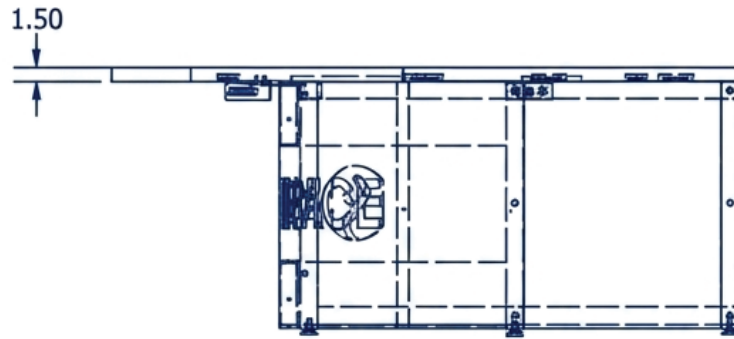

Drawings

TOP VIEW