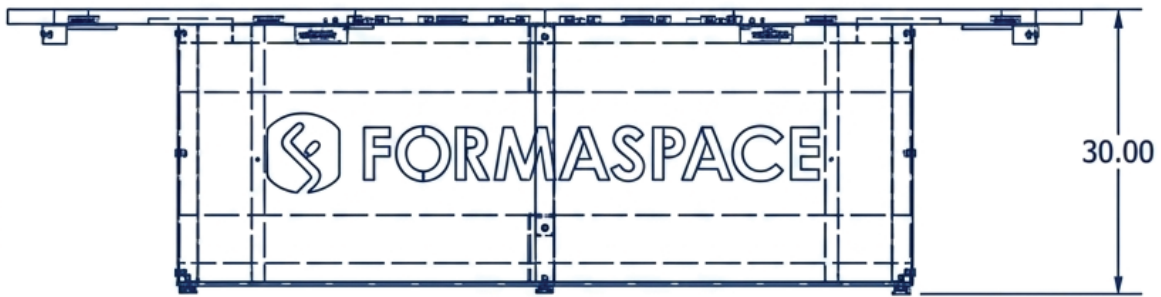

Power and data can be incorporated at the center or along the perimeter, supporting a range of meeting styles without cluttering the surface. Base options including V, A, Eiffel, and enclosed center bases maximize seating flexibility while maintaining a clean footprint.

Specifications (as shown)

- Laminate on Plywood Core, Norwegian Ash 8241 (Worksurface)
- Black Texture Steel, BK59 (Frame)
- Black M10 Levelers
- LED Logo Cut into Base
- Black Power & USB outlets

List Price: \$23,600

Drawings

TOP VIEW

SIDE ELEVATION

COMBINED VIEW

Every project is different.

That's why we deliver at three levels — each with the same American-made quality, sourced and built in Austin, Texas.

STANDARD

Proven configurations from our catalog, ready to order and built to ship.