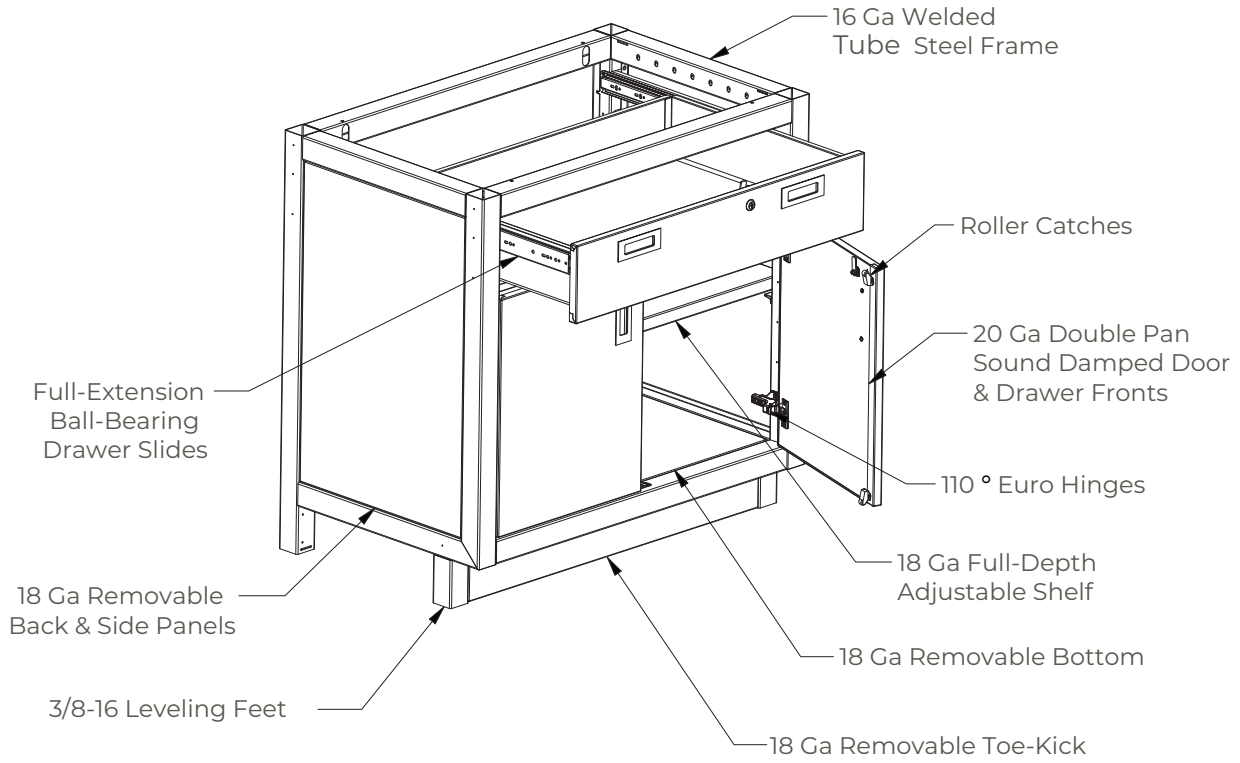

Options

Base Cabinets