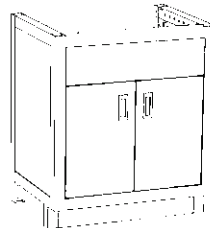

RGX-B3530-20S
RGX-B3536-20S
RGX-B3542-20S
RGX-B3548-20S
RGX-B3558-20S